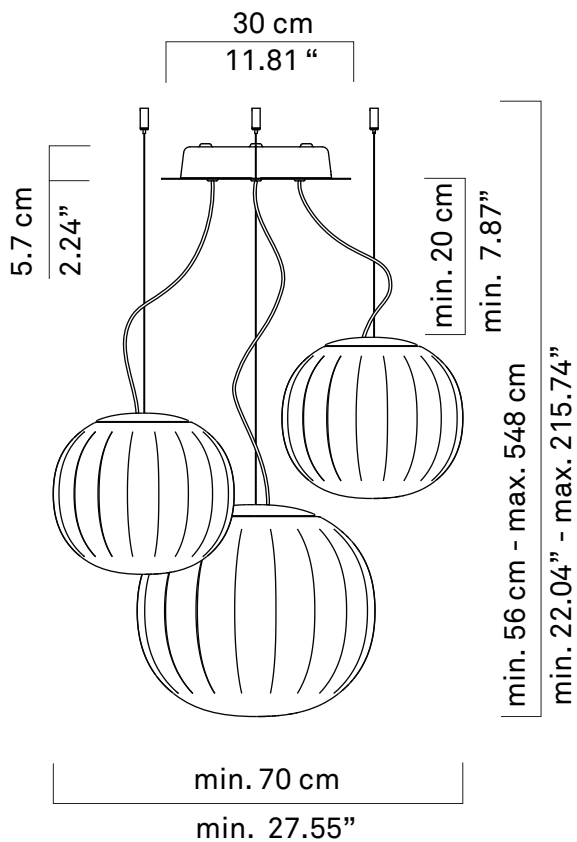

b

x1

x3

x1

kg 2.2kg

lb 4.85lb

3x
LED
G9

D92/1 - D92/2

x3

D92R/1 - D92R/2

x3

x3

D92/8

a

b

x1

x3

x3

x1

kg 2.4kg

lb 5.3 lb

3x
LED
E27

3x MAX
70W
E27

D92/3 - D92/4

x3

D92R/3 - D92R/4

x3

x3

1

D92/7- D92/8

1.1

1.2