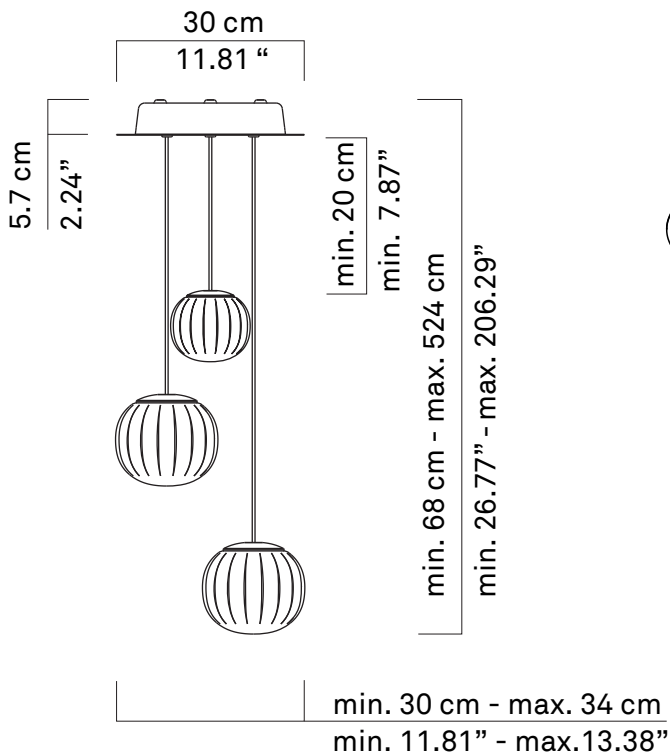

LITA

design David Dolcini

**LUCE
PLAN**

D92

1D92/7 + D92/1 - D92/2 + D92R/1 - D92R/2

1D92/8 + D92/3 - D92/4 + D92R/3 - D92R/4

D92/7

a

b

x1

x3

x1

kg 2.2kg

lb 4.85lb

3x
LED
G9

D92/1 - D92/2

x3

D92R/1 - D92R/2

x3

x3

D92/8

a

b

x1

x3

D92R/3 - D92R/4

x3

x3

1

D92/7- D92/8

1.1

1.2