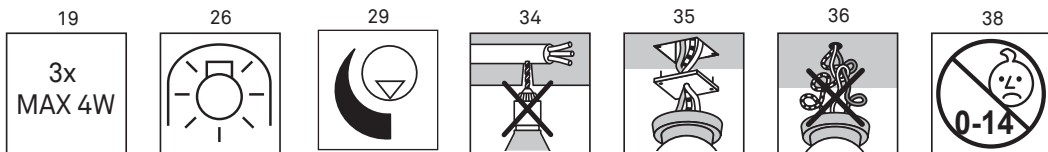

LITA

design David Dolcini

**LUCE
PLAN**

D92

1D92/7 + D92/1 - D92/2 + D92R/1 - D92R/2

1D92/8 + D92/3 - D92/4 + D92R/3 - D92R/4

D92/7

a