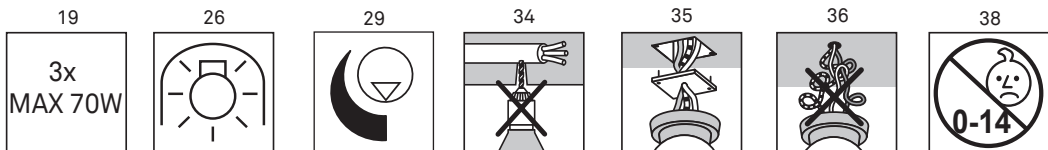

LITA

design David Dolcini

**LUCE
PLAN**

D92

1D92/7 + D92/1 - D92/2 + D92R/1 - D92R/2

1D92/8 + D92/3 - D92/4 + D92R/3 - D92R/4

D92/7

a